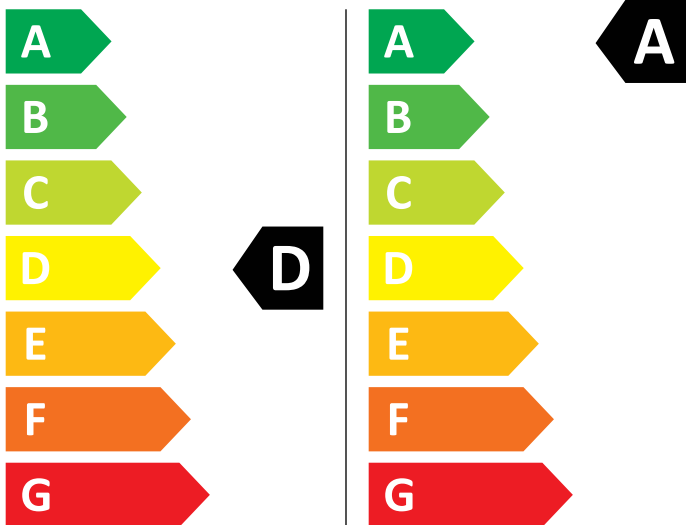

ENERG

AEG

LWR7B65480 914610340

🚰 **265** kWh/100

💧 **42** kWh/100

5,0 kg

8,0 kg

64 L