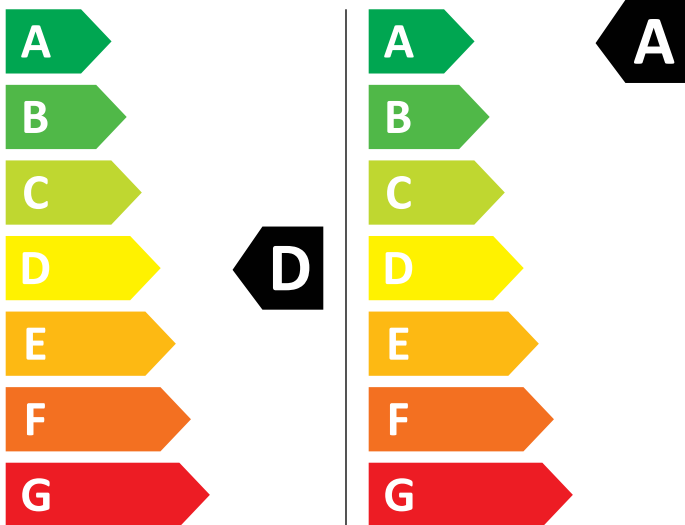

ENERG

AEG

LWR796EP1ECO 914610912

307 kWh/100

49 kWh/100

6,0 kg

9,0 kg

75 L